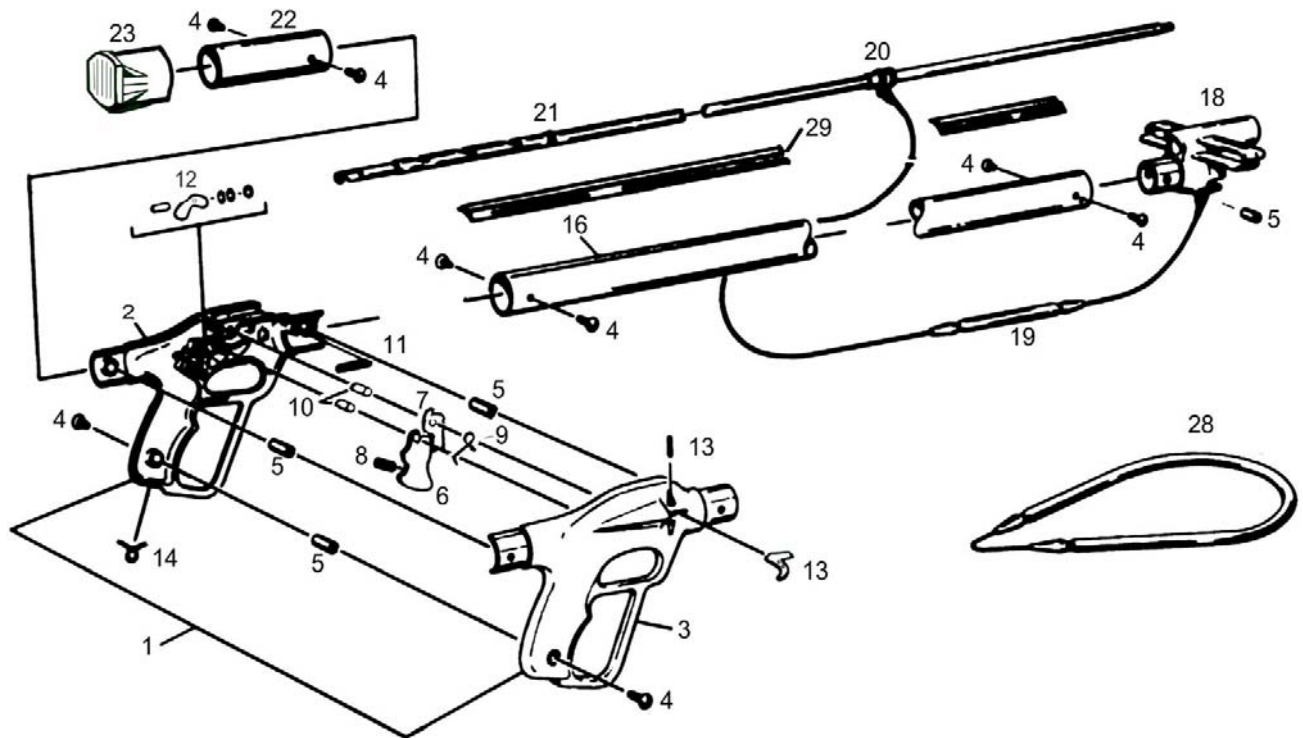

MAGNUM AND EXPLORER SERIES PART NUMBERS

ITEM	PART #	DESCRIPTION	ITEM	PART #	DESCRIPTION
1	D1000	Grip Assembly 1" (4D20, 4D22, 4D24, 4D49)	18	D3000P	Muzzle 1" (4D20,4D22,4D24,4D24,4D49,4D49H)
	D1001	Grip Assembly 1 1/4" (4D33, 4D38, 4D44, 4D45, 4D46, 4D50, 4D38E, 4D44E, 4D46E)		D3001P	Muzzle 1 1/4" (All Magnums)
	D1001X	Grip Assembly XHD (4D38XHD, 4D44XHD, 4D45XHD, 4D46XHD, 4D50XHD)		D3001X	Muzzle 1 1/4" XHD
2	D1002	Grip - Left Handle Only 1 1/4"		D3002	Open Muzzle 1 1/4" (4D38NW, 4D45)
	D1002A	Grip - Left Handle Only 1"		D3003	Gulf Muzzle for Magnum Guns
3	D1003	Grip - Right Handle Only 1 1/4"		D179	Muzzle for Explorer Guns
	D1003A	Grip - Right Handle Only 1"	3001E	Muzzle for Elite Magnum Guns	
4	D4000	Screw	19		Shocklines, See Page 4
5	D4100	Sleeve Nut	20	786	5/16" Spring Slide Ring (4D20, 4D22, 4D24, 4D49, 4D33, 4D38, 4D44, 4D45, 4W38, 6W38, 4W44, 6W44, 4W46, 6W46)
6	D1100H	Hardened Trigger (4D20, 4D22, 4D24, 4D49, 4D33, 4D38, 4D38NW, 4D38E, 4D44, 4D44E, 4D45, 4D46, 4D46E, 4D50)		744-H	3/8" Hardened Slide Ring (4D38NW, 4D38XHD, 4D44XHD, 4D45XHD, 4D46XHD, 4D50, 4D50XHD)
			21		Hardened Spring Steel Shafts, See Page 5
7	D1102	Sear	22	D2100	Extension 6" X 1 1/4" For All Magnum Guns
8	D1101	Trigger Spring		D2100X	Extension 6" X 1 1/4" For All Magnum XHD
9	D1103	Sear Spring		D2400	Extension 4" X 1" (4D49)
10	D1104	Trigger And Sear Pivots		D2600	Extension 4" X 1" (4D20, 4D22, 4D24)
11	D1105	Line Release Spring	23	D4201	Deluxe Gun Butt 1 1/4"
12	D1106	Safety Assembly		D4231	Deluxe Gun Butt 1"
13	D1107	Line Release Assembly	28	614-330	Slings, See Page 3
16	D1108	Eyelet	29		Tru-Glide Kits, See Page 4
	D2516	Barrel - 16-7/8" X 1" (4D20)	not show	D4301	Carrying Case (4D46T, 4D46TC)
	D2116	Barrel - 16-7/8" X 1 1/4" (4D33)	D3001	Muzzle Site Pin (4 Pack)	
	D2535	Barrel - 34-3/4" X 1" (4D49)	823-R	Wire & Crimp Repair Kit (823,824,829 Tips)	
	D2536	Barrel - 34-3/4" X 1" (4D24)	WOODY PARTS		
	D2536L	Barrel - 34-3/4" X 1" (4D24-L) with Tru-Glide	1	W1001	Grip Assembly Woody 4W Serries
	D2138	Barrel - 21" X 1 1/4" (4D38, 4D38NW, 4D38E)	W1002	Grip with Safety Woody 6W Serries	
	D2138X	Barrel - 21" X 1 1/4" (4D38XHD)	4	W119	Screws and Binding Post (Sold as Unit)
	D2528	Barrel - 26-3/4" X 1" (4D22)	6	W1100H	Hardened Trigger Woody 4W Serries
	D2528L	Barrel - 26-3/4" X 1" (4D22-L) with Tru-Glide	7	W1102	Sear Woody 4W Serries
	D2144	Barrel - 28" X 1 1/4" (4D44, 4D44E)	8	W1101	Trigger Spring Woody 4W Serries
	D2144X	Barrel - 28" X 1 1/4" (4D44XHD)	13	W1107	Line Release Assembly Woody 4W Serries
	D2145	Barrel - 32" X 1 1/4" (4D45)	18	W3001	Muzzle Woody
	D2145X	Barrel - 32" X 1 1/4" (4D45XHD)		W3001E	Muzzle Elite Woody
	D2146	Barrel - 40" X 1 1/4" (4D46, 4D46E)			* See indicated page for pricing
	D2146X	Barrel - 40" X 1 1/4" (4D46XHD)			
D2146T	Barrel - 40" X 1 1/4" (4D46T, 4D46TC)				
D2150	Barrel - 48" X 1 1/4" (4D50, 4D50XHD)				
Not Shown	D2000	Flotation Kit - 1 1/4" Barrel (Not Shown)