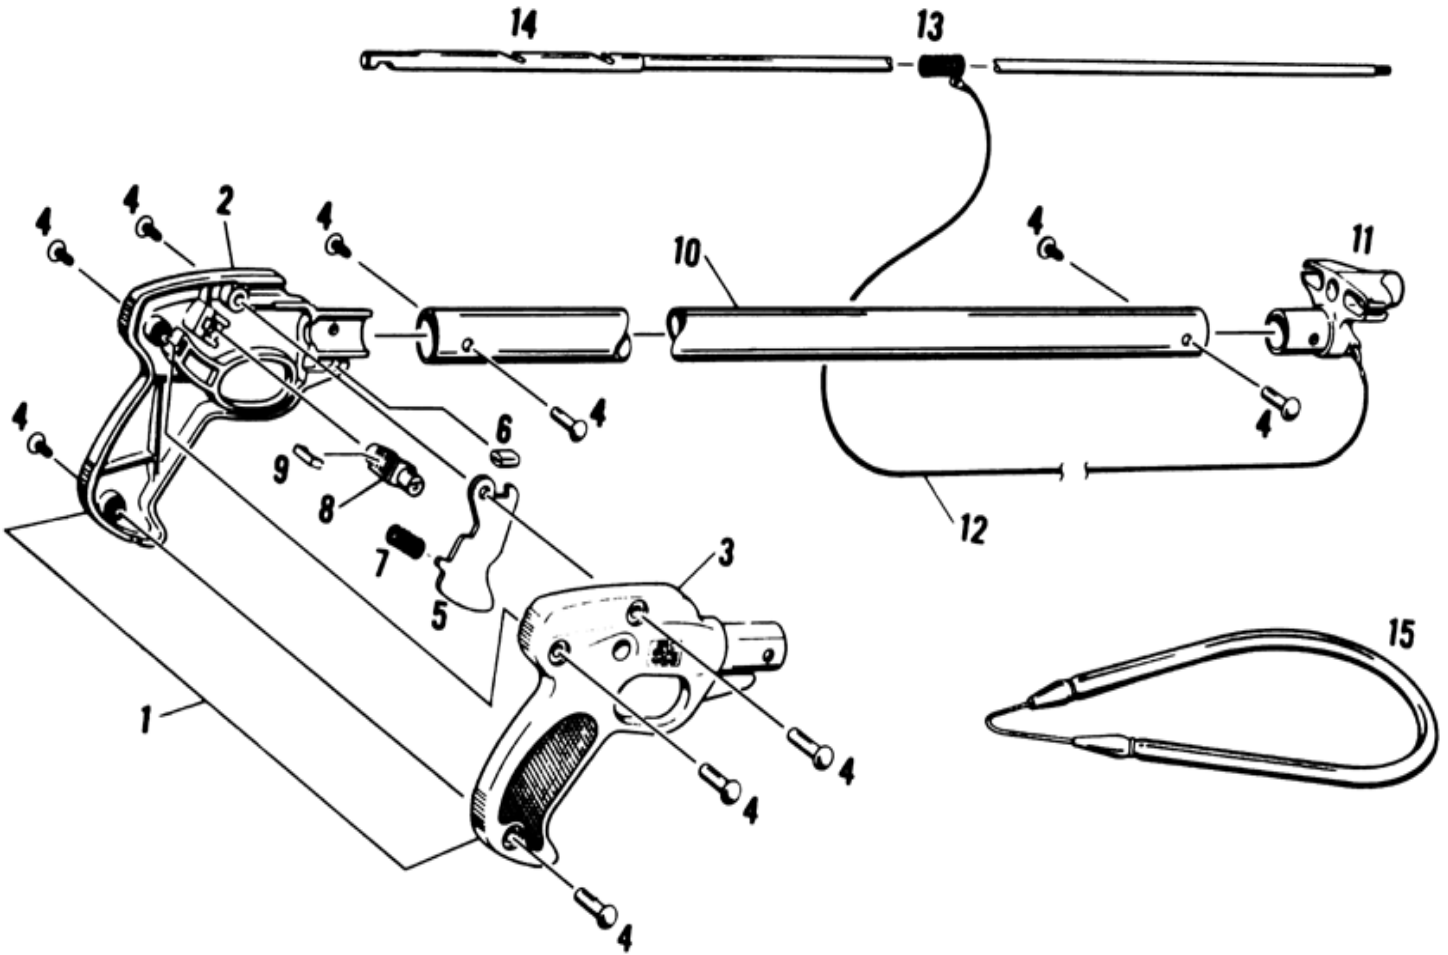

MARES CYRANO Tahitian Style Shafts (Includes Point, Wing, & Slide)

CYRANO 550	4261T	26 1/2" x 9/32"	-	
CYRANO 700	4262T	32 1/2" x 9/32"	-	
CYRANO 850	4263T	37 1/2" x 9/32"	-	
CYRANO 970	4264T	43 1/2" x 9/32"	-	
CYRANO 1100	4265T	49 1/2" x 9/32" F	-	

CARBINE SERIES PART NUMBERS

ITEM	PART #	DESCRIPTION	ITEM	PART #	DESCRIPTION
1	D190	Grip Assembly	11	D193	Muzzle For D-5 & D-6
2	D191	Grip - Left Handle Only		D179	Muzzle for D-7, D-8, & Explorer
3	D192	Grip - Right Handle Only	12	565	Shockline for Carbine Guns
4	D119	Screws and Binding Post (Sold as Unit)	13	788	9/32" Slide Ring for Carbines
5	D183	Carbine Trigger	14	714-SB	Shaft for D-5 13 3/4" X 9/32"
6	D182	Rubber Insert for Carbine Handle		722-SB	Shaft for D-6 22" X 9/32"
7	D115	Trigger Spring		733-SB	Shaft for D-7 33" X 9/32"
8	D181	Safety Bar		741-SB	Shaft for D-8 41" X 9/32"
9	D184	Ratchet for Safety Bar	15	608	Sling for D-5 1/2" X 8"
10	D150	Barrel - 10 1/2" X 1" (D-5)		614	Sling for D-6 1/2" X 14"
	D151	Barrel - 16-7/8" X 1" (D-6)		620	Sling for D-7 1/2" X 20"
	D152	Barrel - 26-3/4" X 1" (D-7)		622	Sling for D-8 1/2" X 22"
	D153	Barrel - 34-3/4" X 1" (D-8)			