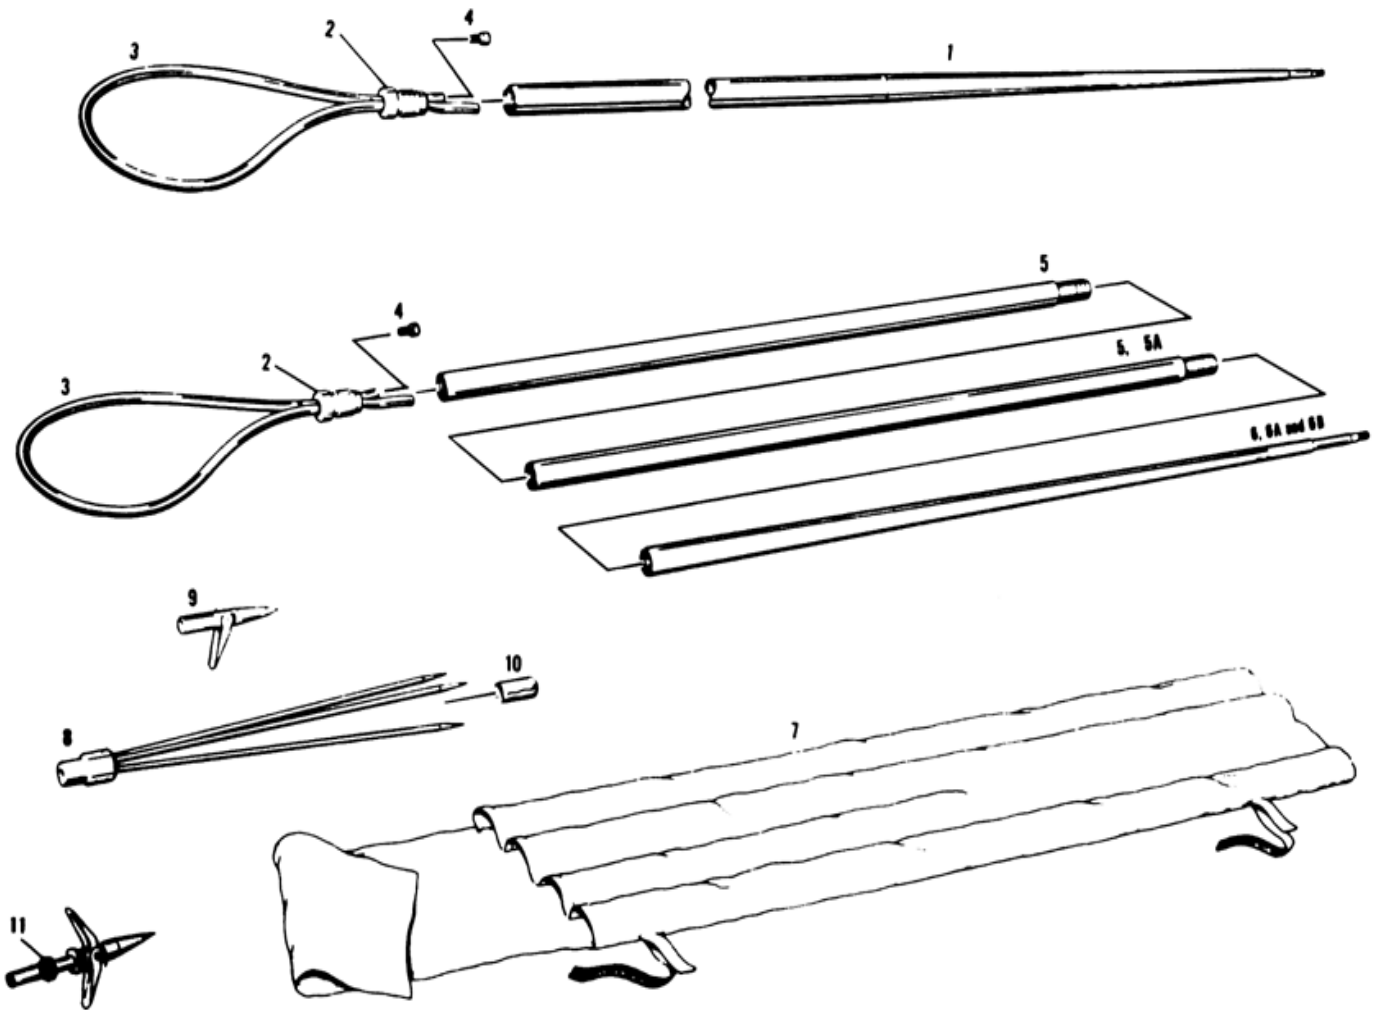

POLESPEAR PART NUMBERS

ITEM	PART #	DESCRIPTION	ITEM	PART #	DESCRIPTION
1 & 6	D6234	24" Tapered Tube for 2D72	7	D6230	Vinyl Carrying Case for 2D72
	D6226	36" Tapered Tube for 2D80		D6237	Vinyl Carrying Case for 2D80
2	D6001	Sling Adapter	8	846-6	Barbed Paralyzer Spring Stainless
3	D6101	Polespear Tubing 34" X 5/16"	9	825-6	Single Barb Stainless Steel
4	D6201	Sling Adjustment Head	10	D6235	Vinyl Spear Point Cover
3 & 4	D6100	Replacement Sling Assembly D48, D60, D72	11	843-6	Rotating Twin Spinner Rockpoint
5	D6224	24" Polespear Extension For 2D72	not shown	845-6	Paralyzer, Spring Steel Tines
5A	D6225	30" Polespear Extension For 2D80		635	Sling Assembly (2D72 & 2D80)
				D6202	Polespear Iron