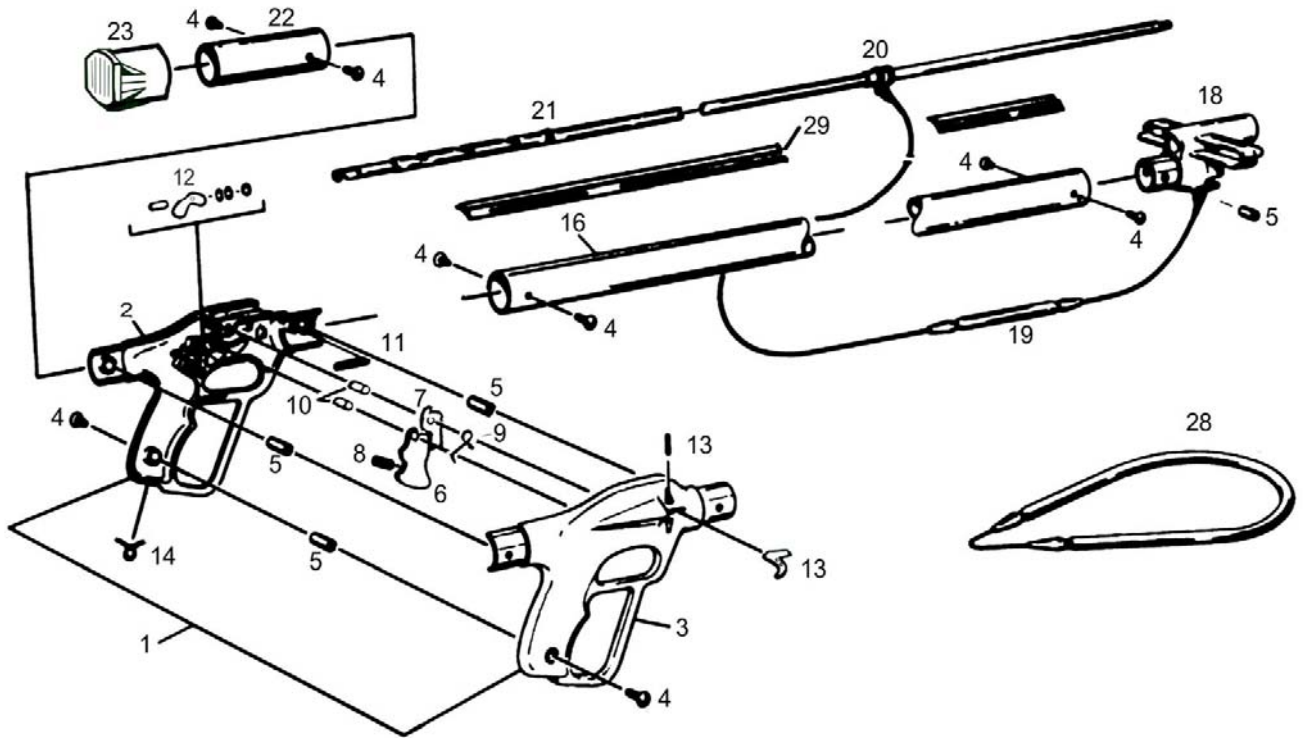

# MAGNUM AND EXPLORER SERIES PART NUMBERS

ITEM	PART #	DESCRIPTION	ITEM	PART #	DESCRIPTION
1	D1000	Grip Assembly 1" (4D20, 4D22, 4D24, 4D49)	18	D3000P	Muzzle 1" (4D20,4D22,4D24,4D24,4D49,4D49H)
	D1001	Grip Assembly 1 1/4" (4D33, 4D38, 4D44, 4D45, 4D46, 4D50, 4D38E, 4D44E, 4D46E)		D3001P	Muzzle 1 1/4" (All Magnums)
	D1001X	Grip Assembly XHD (4D38XHD, 4D44XHD, 4D45XHD, 4D46XHD, 4D50XHD)		D3001X	Muzzle 1 1/4" XHD
2	D1002	Grip - Left Handle Only 1 1/4"		D3002	Open Muzzle 1 1/4" (4D38NW, 4D45)
	D1002A	Grip - Left Handle Only 1"		D3003	Gulf Muzzle for Magnum Guns
3	D1003	Grip - Right Handle Only 1 1/4"		D179	Muzzle for Explorer Guns
	D1003A	Grip - Right Handle Only 1"	3001E	Muzzle for Elite Magnum Guns	
4	D4000	Screw	19		Shocklines, See Page 4
5	D4100	Sleeve Nut	20	786	5/16" Spring Slide Ring (4D20, 4D22, 4D24, 4D49, 4D33, 4D38, 4D44, 4D45, 4W38, 6W38, 4W44, 6W44, 4W46, 6W46)
6	D1100H	Hardened Trigger (4D20, 4D22, 4D24, 4D49, 4D33, 4D38, 4D38NW, 4D38E, 4D44, 4D44E, 4D45, 4D46, 4D46E, 4D50)		744-H	3/8" Hardened Slide Ring (4D38NW, 4D38XHD, 4D44XHD, 4D45XHD, 4D46XHD, 4D50, 4D50XHD)
			21		Hardened Spring Steel Shafts, See Page 5
7	D1102	Sear	22	D2100	Extension 6" X 1 1/4" For All Magnum Guns
8	D1101	Trigger Spring		D2100X	Extension 6" X 1 1/4" For All Magnum XHD
9	D1103	Sear Spring		D2400	Extension 4" X 1" (4D49)
10	D1104	Trigger And Sear Pivots		D2600	Extension 4" X 1" (4D20, 4D22, 4D24)
11	D1105	Line Release Spring	23	D4201	Deluxe Gun Butt 1 1/4"
12	D1106	Safety Assembly		D4231	Deluxe Gun Butt 1"
13	D1107	Line Release Assembly	28	614-330	Slings, See Page 3
16	D1108	Eyelet	29		Tru-Glide Kits, See Page 4
	D2516	Barrel - 16-7/8" X 1" (4D20)	not show	D4301	Carrying Case (4D46T, 4D46TC)
	D2116	Barrel - 16-7/8" X 1 1/4" (4D33)	D3001	Muzzle Site Pin (4 Pack)	
	D2535	Barrel - 34-3/4" X 1" (4D49)	823-R	Wire & Crimp Repair Kit (823,824,829 Tips)	
	D2536	Barrel - 34-3/4" X 1" (4D24)	<b>WOODY PARTS</b>		
	D2536L	Barrel - 34-3/4" X 1" (4D24-L) with Tru-Glide	1	W1001	Grip Assembly Woody 4W Serries
	D2138	Barrel - 21" X 1 1/4" (4D38, 4D38NW, 4D38E)		W1002	Grip with Safety Woody 6W Serries
	D2138X	Barrel - 21" X 1 1/4" (4D38XHD)	4	W119	Screws and Binding Post (Sold as Unit)
	D2528	Barrel - 26-3/4" X 1" (4D22)	6	W1100H	Hardened Trigger Woody 4W Serries
	D2528L	Barrel - 26-3/4" X 1" (4D22-L) with Tru-Glide	7	W1102	Sear Woody 4W Serries
	D2144	Barrel - 28" X 1 1/4" (4D44, 4D44E)	8	W1101	Trigger Spring Woody 4W Serries
	D2144X	Barrel - 28" X 1 1/4" (4D44XHD)	13	W1107	Line Release Assembly Woody 4W Serries
	D2145	Barrel - 32" X 1 1/4" (4D45)	18	W3001	Muzzle Woody
	D2145X	Barrel - 32" X 1 1/4" (4D45XHD)		W3001E	Muzzle Elite Woody
	D2146	Barrel - 40" X 1 1/4" (4D46, 4D46E)			* See indicated page for pricing
	D2146X	Barrel - 40" X 1 1/4" (4D46XHD)			
D2146T	Barrel - 40" X 1 1/4" (4D46T, 4D46TC)				
D2150	Barrel - 48" X 1 1/4" (4D50, 4D50XHD)				
Not Shown	D2000	Flotation Kit - 1 1/4" Barrel (Not Shown)			