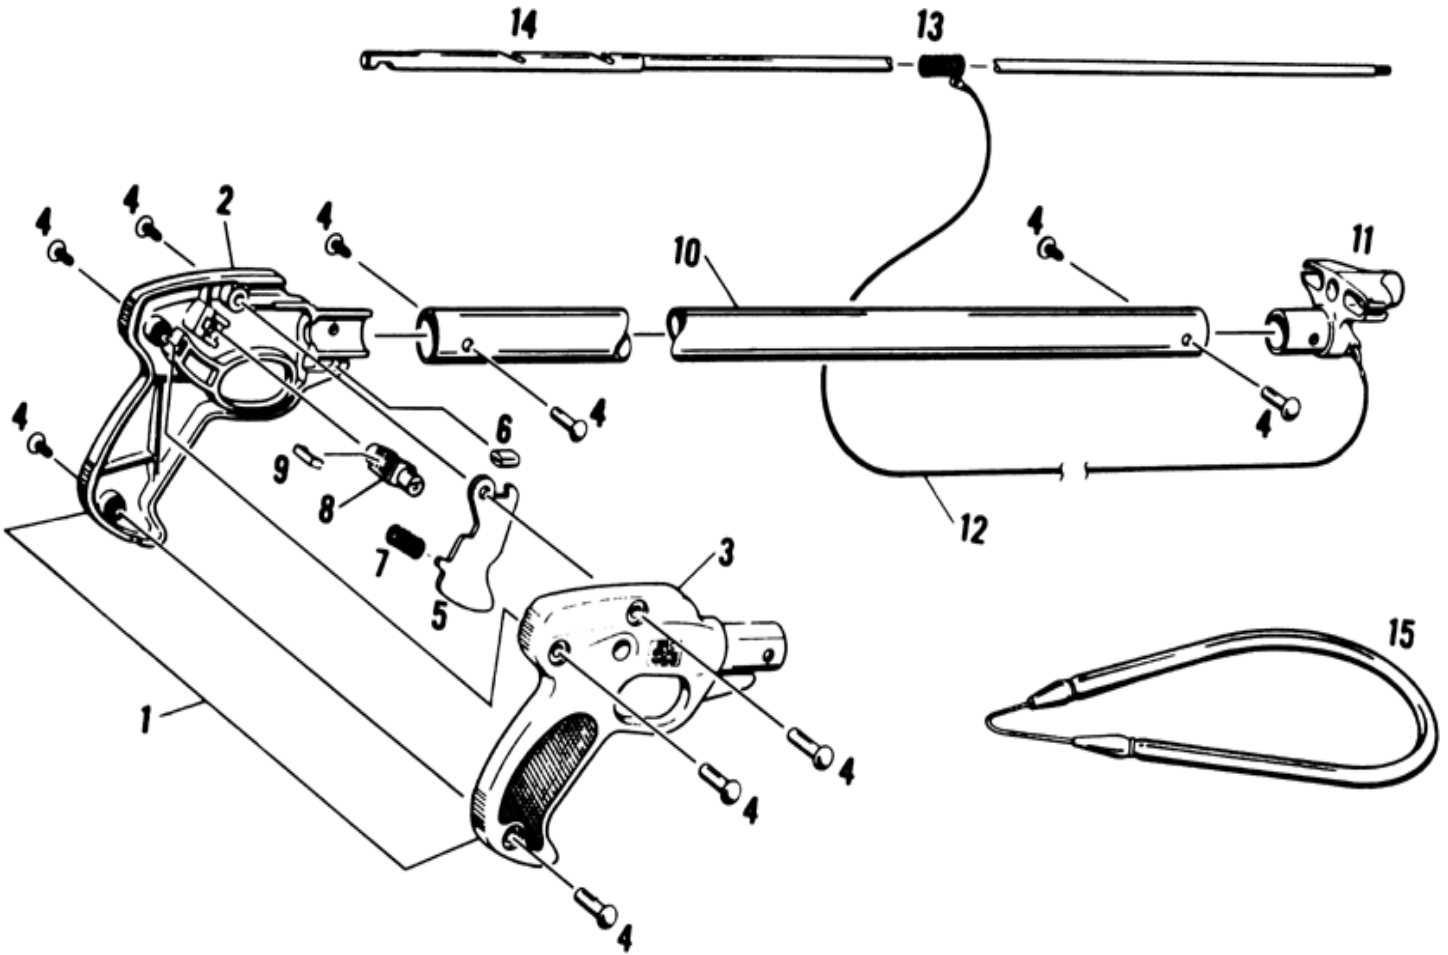

CARBINE SERIES PART NUMBERS

ITEM	PART #	DESCRIPTION	ITEM	PART #	DESCRIPTION
1	D190	Grip Assembly	11	D193	Muzzle For D-5 & D-6
2	D191	Grip - Left Handle Only		D179	Muzzle for D-7, D-8, & Explorer
3	D192	Grip - Right Handle Only	12	565	Shockline for Carbine Guns
4	D119	Screws and Binding Post (Sold as Unit)	13	788	9/32" Slide Ring for Carbines
5	D183	Carbine Trigger	14	714-SB	Shaft for D-5 13 3/4" X 9/32"
6	D182	Rubber Insert for Carbine Handle		722-SB	Shaft for D-6 22" X 9/32"
7	D115	Trigger Spring		733-SB	Shaft for D-7 33" X 9/32"
8	D181	Safety Bar		741-SB	Shaft for D-8 41" X 9/32"
9	D184	Ratchet for Safety Bar	15	608	Sling for D-5 1/2" X 8"
10	D150	Barrel - 10 1/2" X 1" (D-5)		614	Sling for D-6 1/2" X 14"
	D151	Barrel - 16-7/8" X 1" (D-6)		620	Sling for D-7 1/2" X 20"
	D152	Barrel - 26-3/4" X 1" (D-7)		622	Sling for D-8 1/2" X 22"
	D153	Barrel - 34-3/4" X 1" (D-8)			